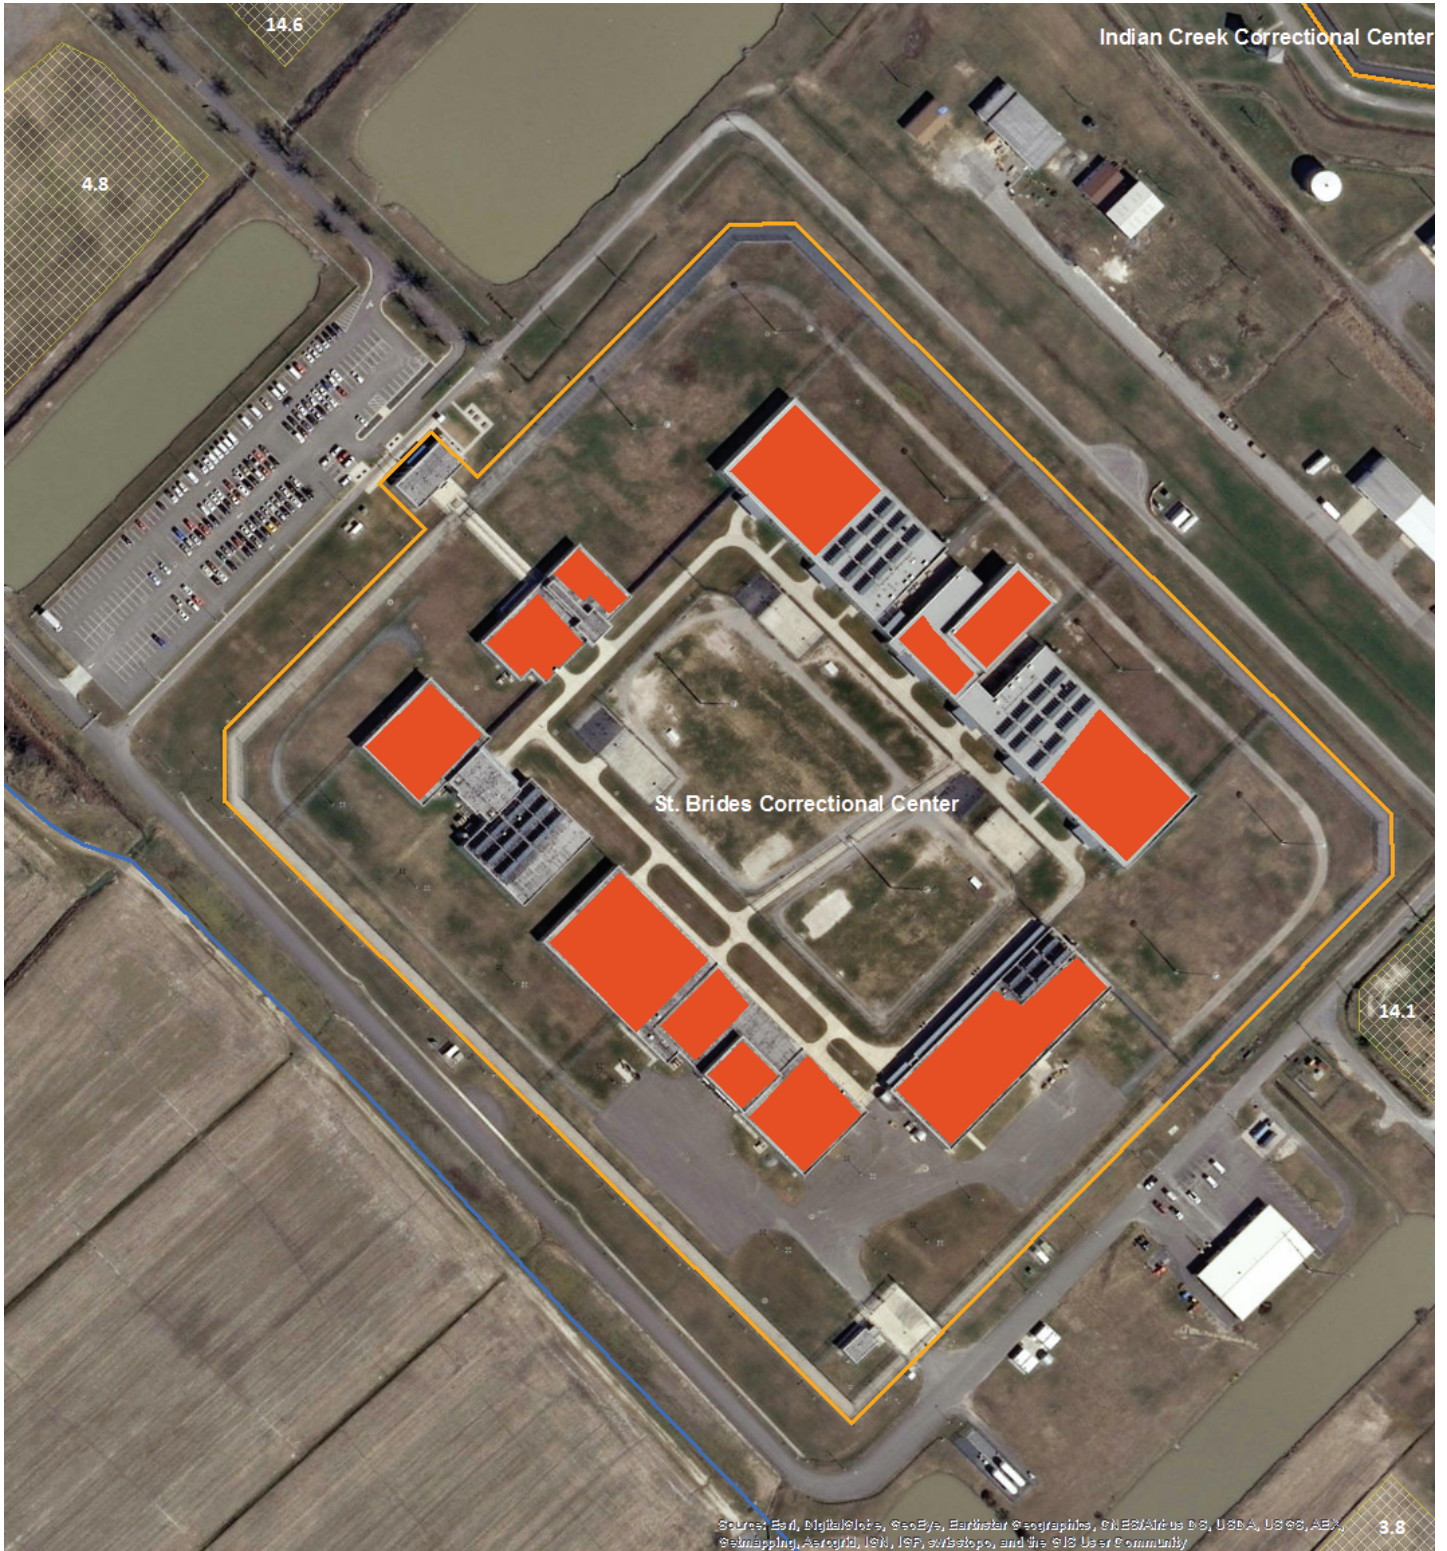

St Brides Correctional Parcel

701 Sanderson Rd
Chesapeake, VA 23322
Chesapeake City

Esri ArcGIS Screenshot

Orange areas on rooftops represent available areas where PV panels may be placed. Available area may increase or decrease depending on shade analysis, and structural inspection.