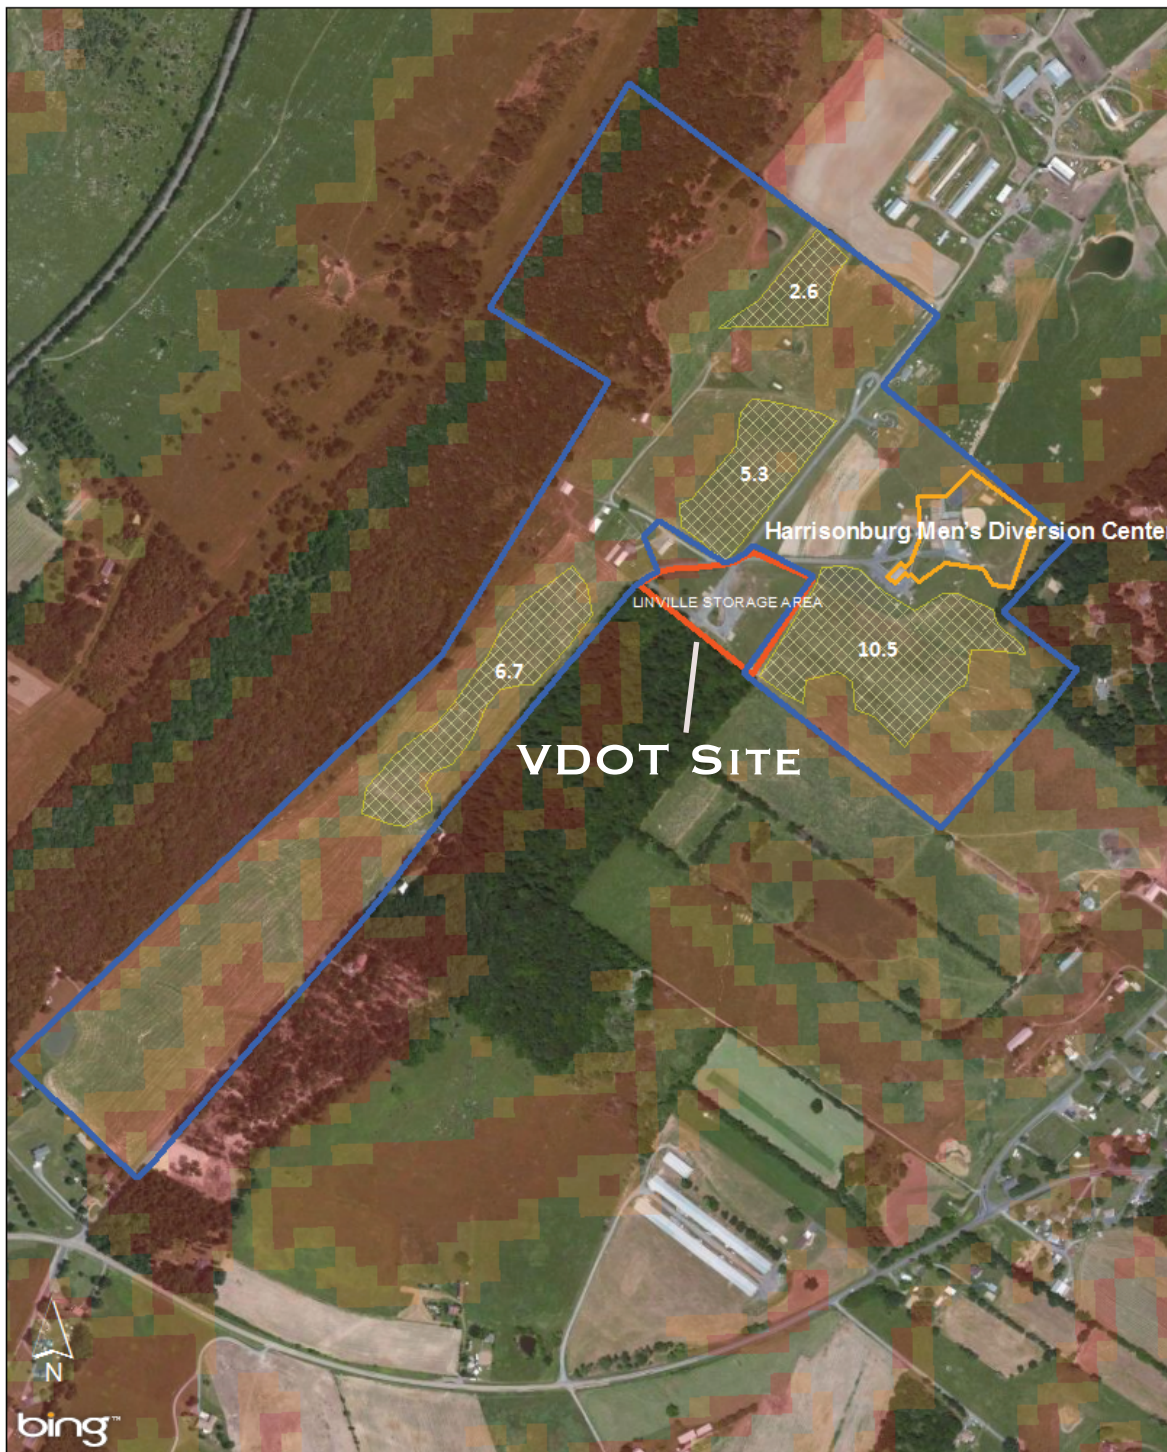

Harrisonburg Correctional Parcel

6624 Beard Woods Lane
Harrisonburg, VA 22802
Rockingham County

Esri ArcGIS Screenshot