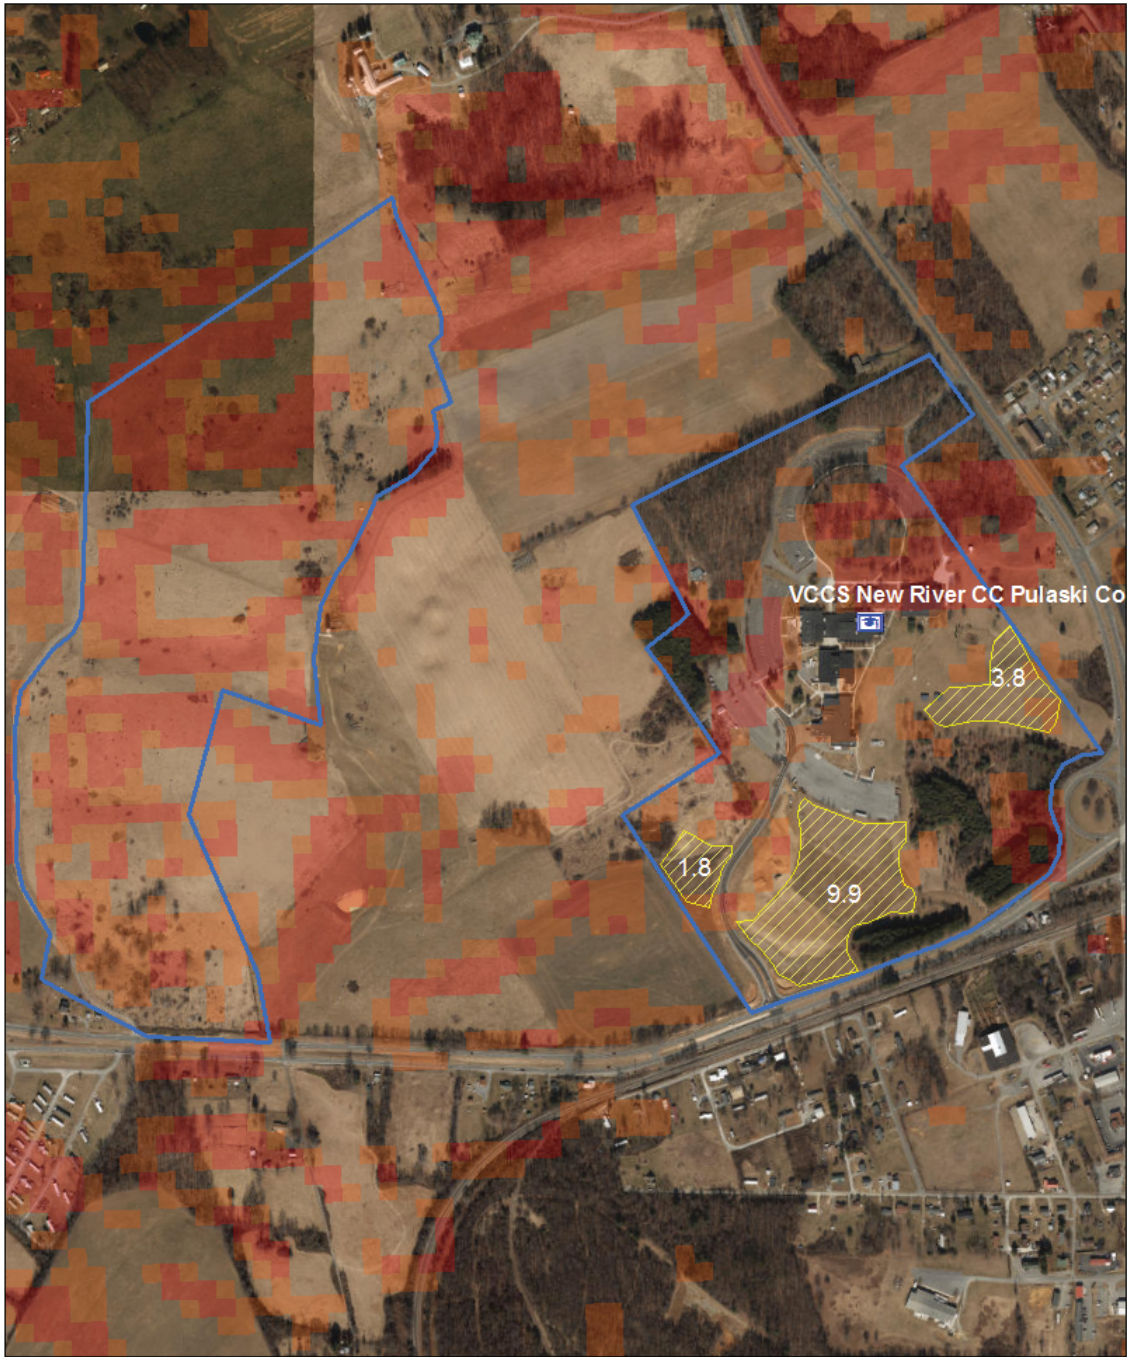

### Site overview

The New River CC consists of two separate parcels. One parcel is clear of structures and appears to be an agricultural field. The second parcel contains the facility. The terrain is rolling and there are some excessive slopes and some forest. There are areas of open field where PV could be placed

### Facilities within the Parcel

New River Community College

### Nearby State Entities

None

0 0.3 Miles

Terrain Slope Legend

- No Color 8% or Less
- 8 - 10 %
- 10-20% and up

Open Areas

Parcel Boundary

Esri ArcGIS Screenshot

0 0.15 Miles

Terrain Slope Legend

- No Color 8% or Less
- 8 - 10 %
- 10-20% and up

- Open Areas
- Parcel Boundary